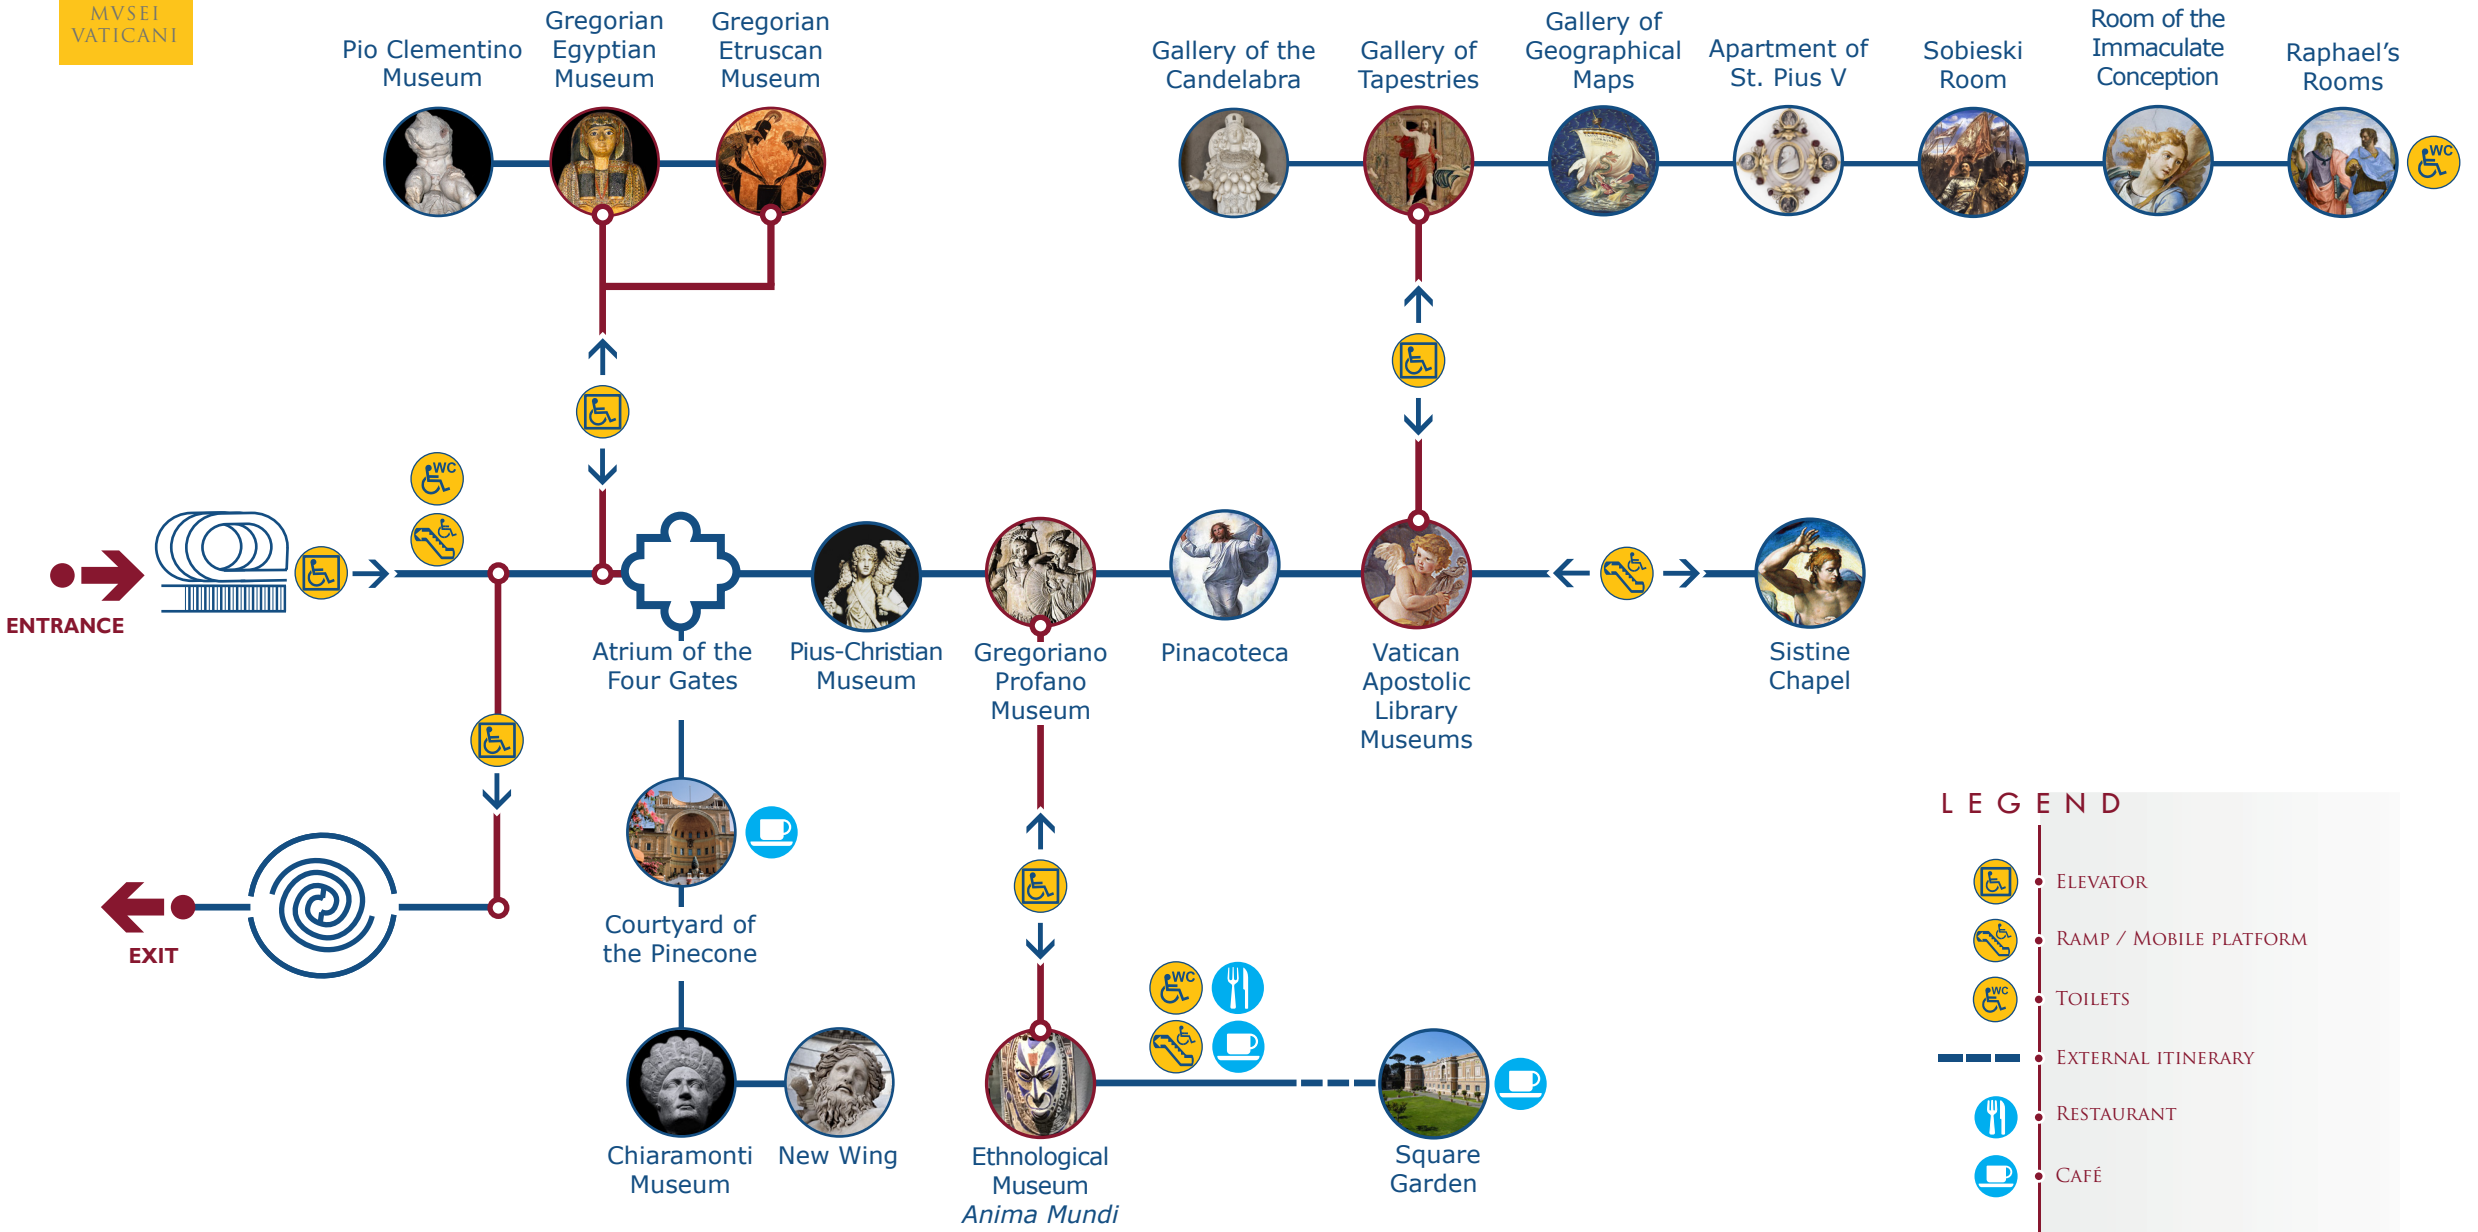

ACCESSIBLE AREAS

LEGEND

-  ELEVATOR
-  RAMP / MOBILE PLATFORM
-  TOILETS
-  EXTERNAL ITINERARY
-  RESTAURANT
-  CAFÉ